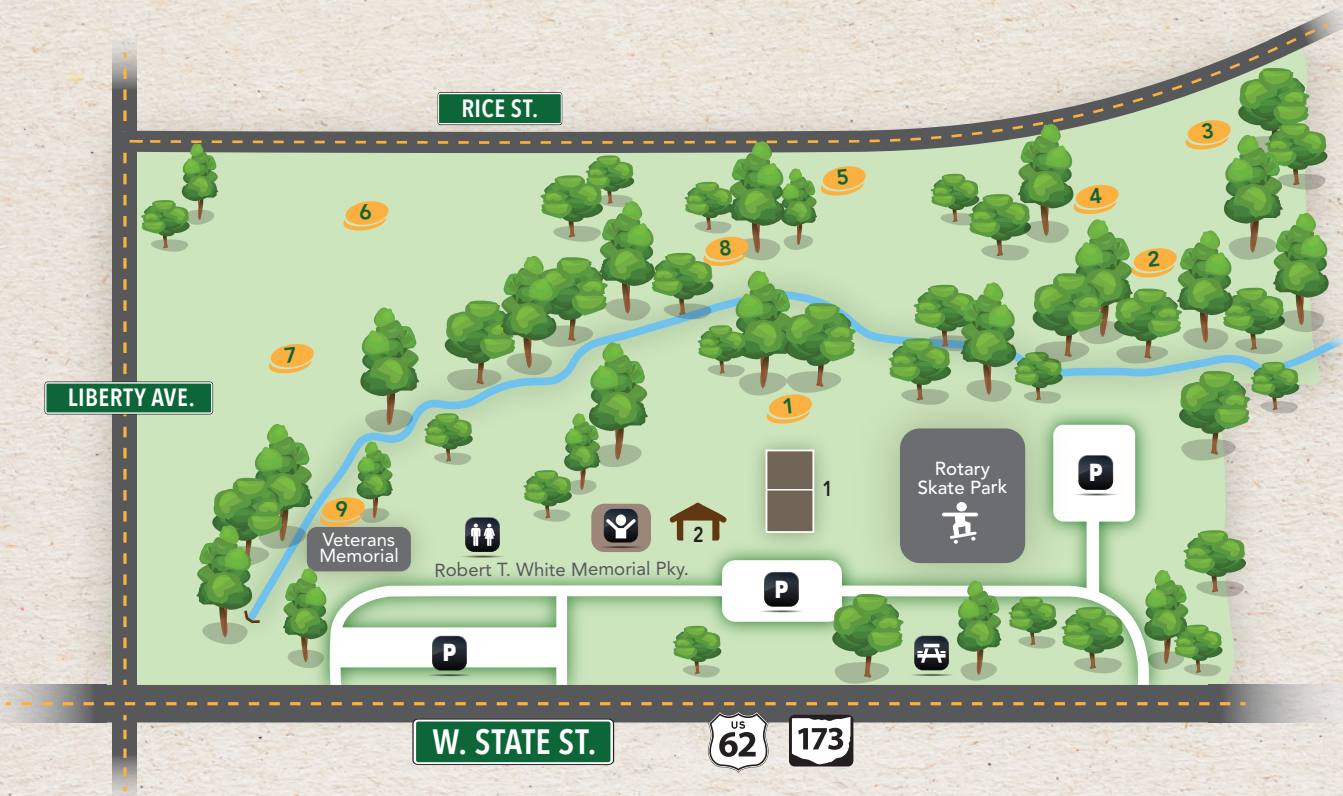

Memorial Park

If ollies are your thing, this park is for you. Located on East State Street, this 16-acre property is home to the Rotary Skatepark, which is perfect for slides and grinds. If catching air without a board is more your style, check out the Wayfarer's Roost 9-hole Disc Golf Course. Memorial also has a shelter, grills, a basketball court, and a sand volleyball court, which is turned to an ice rink in the winter.

710 East State St. • Questions and Reservations: 330-821-2260

- | | | |
|--------------------------------------|-------------|-----------|
| Rotary Skate Park | Playgrounds | Restrooms |
| Volleyball Court: 1 | Shelter: 2 | Parking |
| Disc Golf:
Course in blue numbers | Picnic Area | |